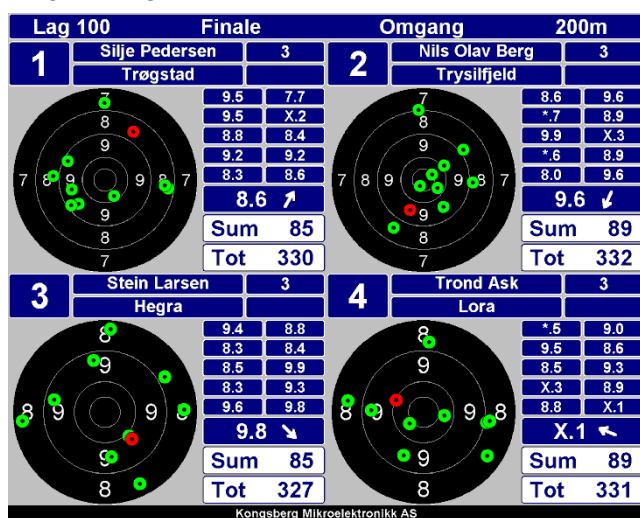

# WinGPS - Spectator Display

Take good care of your spectators with WinGPS spectator display program. Display the shooters performances graphically, or as text, in real time at the range, in the club house, by Internet or WAP.

The program can be run on one or more PC's that are connected to the LAN network at the shooting range. If required, a projector can be connected to PC to give a larger image.

Lag 100	Finale	Omgang	200m
1 Silje Pedersen	3	9 9 9 9 8 7 X 8 9 8	85 330
2 Nils Olav Berg	3	8 * 9 * 9 9 8 9 9 9 9	89 332
3 Stein Larsen	3	9 9 9 9 9 9 9 9 9 9	85 327
4 Trond Ask	3	* 9 X 8 9 9 9 9 9 X	89 331
5 Arnstein Ose	3		0 241
6 Olav Brattaker	3		0 241
7 Harald Pedersen	3		0 241
8 Ole Reidar Olsen	3		0 241
9 Lars Olderbekken	3		0 240
10 Geir Lasse Espe	3		0 240

### WinGPS Monitor:

The program can be run on one or more PC's in the network. The program can display from 1 to 25 lanes graphically.

Functions WinGPS	
Graphical display of 1 to 25 lanes	X
Text based display of 1 to 50 lanes	X
Orion can select which target(s) to be displayed on WinGPS Monitor(s) during finals	X
More than 80 colour selections on WinGPS Monitor	X
Marking in advance (for speaker)	X
Archive, view previous series	X
User-defined display profile (program)	X