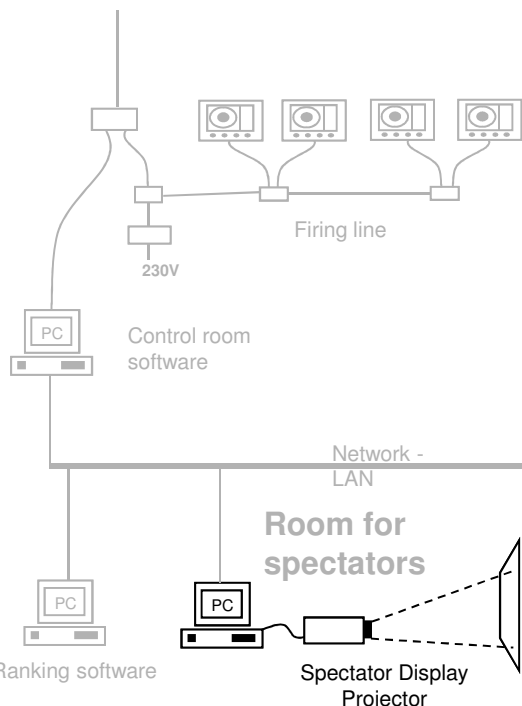

# WinGPS - Spectator Display

Take good care of your spectators with WinGPS spectator display program. Display the shooters performances graphically, or as text, in real time at the range, in the club house, by Internet or WAP.

The program can be run on one or more PC's that are connected to the LAN network at the shooting range. If required, a projector can be connected to PC to give a larger image.

Lag 100	Finale	Omgang	200m
1 Silje Pedersen	3	9 9 9 9 8 7 X 8 9 8	85 330
2 Nils Olav Berg	3	8 * 9 * 9 9 8 9 9 9 9	89 332
3 Stein Larsen	3	9 9 9 9 9 9 9 9 9 9	85 327
4 Trond Ask	3	* 9 X 8 9 9 9 9 9 X	89 331
5 Arnstein Ose	3		0 241
6 Olav Brattaker	3		0 241
7 Harald Pedersen	3		0 241
8 Ole Reidar Olsen	3		0 241
9 Lars Olderbekken	3		0 240
10 Geir Lasse Espe	3		0 240